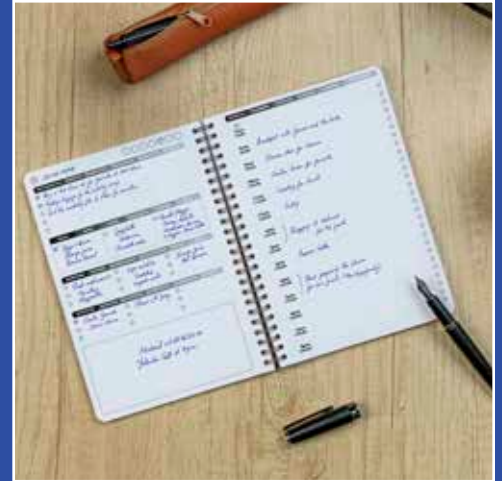

# NEW FEATURED PRODUCTS

Paris Ink Collection P 14

Linicolor Wirebound Revision Cards P 26

scRipt Fountain Pens P 20

Leather Cases w/ Elastic Strap P 22

Twisted Glass Pens P 17

My.daily.planners P 53

Clairefontaine