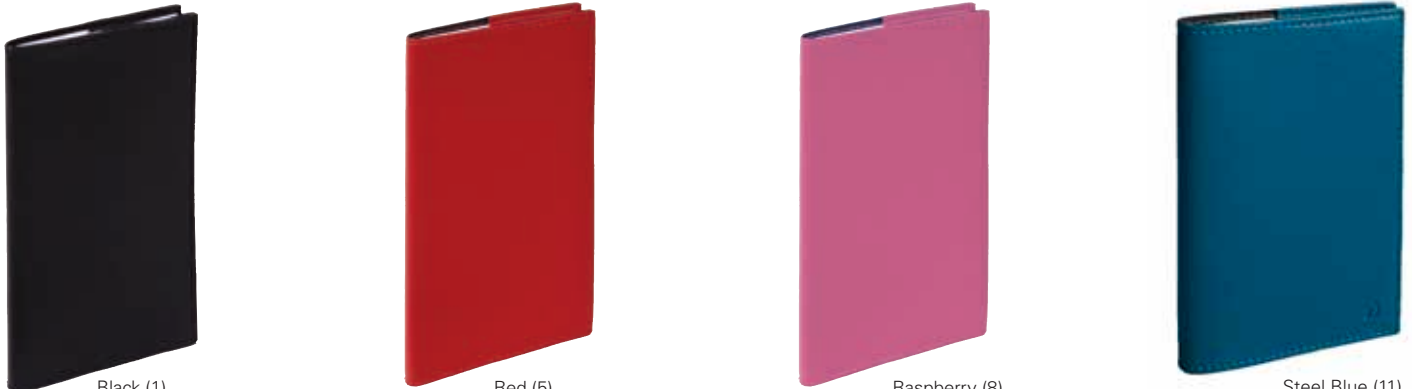

CLUB *Grained Faux Leather*

Club Classic

Club Fashion

Black (1)

Blue (2)

Red (5)

Sage (3)

Bronze (16)

Grey (19)

KAU *Grained Faux Leather*

Black (1)

Blue (2)

Violet (4)

Red (5)

Copper (6)

Rose (15)

Blush (18)

SOHO *Smooth Faux Leather*

Black (1)

Red (5)

Raspberry (8)

Steel Blue (11)

BILLY *Smooth Faux Leather*

Black (1)

Blue (2)

Green (3)

Blush (18)