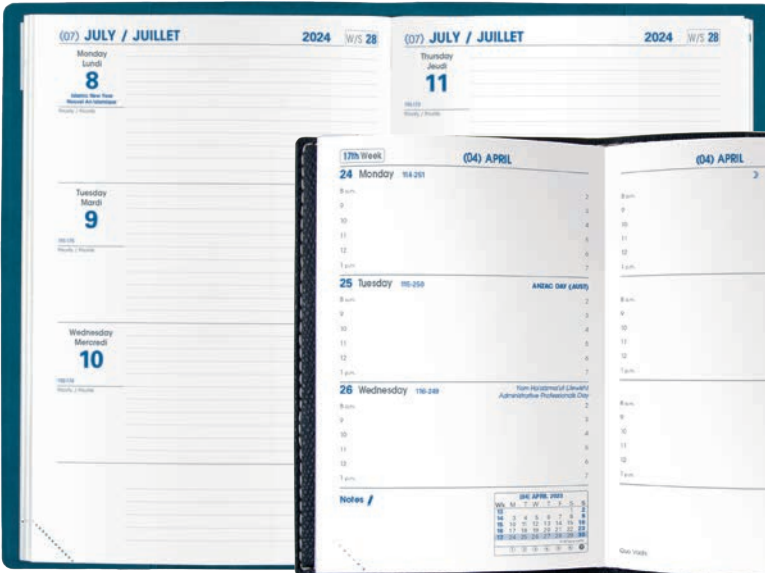

All three in this group feature open format, 2-page spreads, but the Biweek allows you to see two weeks at a time. The Sapa X is unlined. Hebdo is the largest and the only one featuring 90g paper. Sapa X and Biweek both feature 64g white paper.

HEBDO - 6 1/4" x 9 3/8" (16 x 24 cm)

SAPA X - 3 1/2" x 5 1/2" (9 x 14 cm)

BIWEEK - 3 1/2" x 6 3/4" (8.8 x 17 cm)

Cover Material	Color Code	HEBDO JAN. - DEC.		SAPA X JAN. - DEC.		BIWEEK JAN. - DEC.	
		Ref.	MSRP	Ref.	MSRP	Ref.	MSRP
Texas	1 2 3 4 5 6	561	\$26.00	461	\$18.00	471	\$14.00
Club	1 2 5 3 16 19	562	\$32.00	462	\$24.00	472	\$19.00
Soho	1 5 8 11	563	\$32.00			473	\$19.00
Kali	1 2 4 5 6 15 18	566	\$32.00				
Billy	1 2 3 18	565	\$40.00			475 ¹	\$25.00
Chelsea	1 5					479	\$19.00
Refill only		5601	\$18.00	4601	\$12.00	4701	\$9.00
Notes Insert		15008	\$ 2.00				
Address/Memo		15020	\$ 2.50			06020	\$ 2.00
Address w/Tabs		1504	\$ 3.00	32020	\$ 1.50	0602	\$ 2.50

¹No Blush

Features:

12 months	•	•	•
White paper, 64g		•	•
White paper, 90g	•		
Two-color print	•	•	
Sewn binding	•	•	
Staple binding			•
Monthly planning pages	•	•	
Notes pages	•	•	•
Maps	•	•	•
Tear off corners	•	•	•
Removable address book	•	•	•